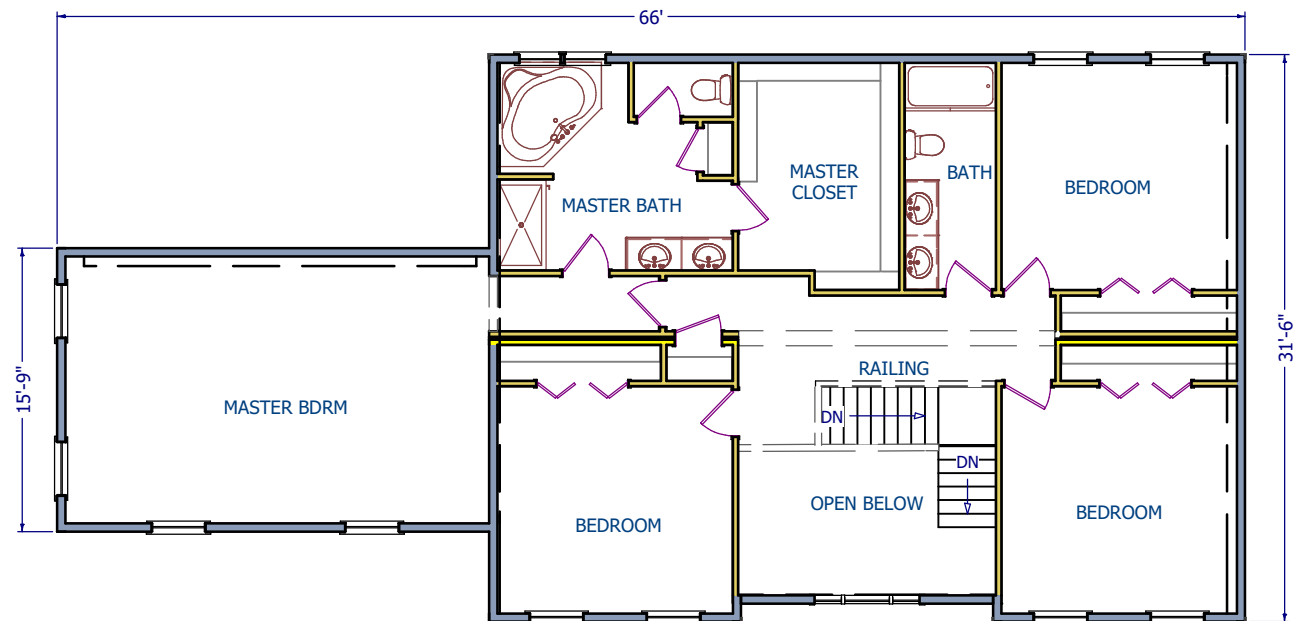

Two Car Garage  
24'-0" x 22'-10"

Shown with  
optional windows  
and porch

The Fairfield is a large two story home which features a large kitchen and breakfast area. The plan also offers a large master suite, three additional bedrooms on the second level and a two car garage.

# The Avalon Collection

Engineered homes built magnificently, promptly, affordably.

Two Story Plan

4 Bedrooms  
2.5 Baths

66'-0" x 31'-6"

1st Floor 1309 s.f.

2nd Floor 1687 s.f.

Total Living Area  
2996 s.f.