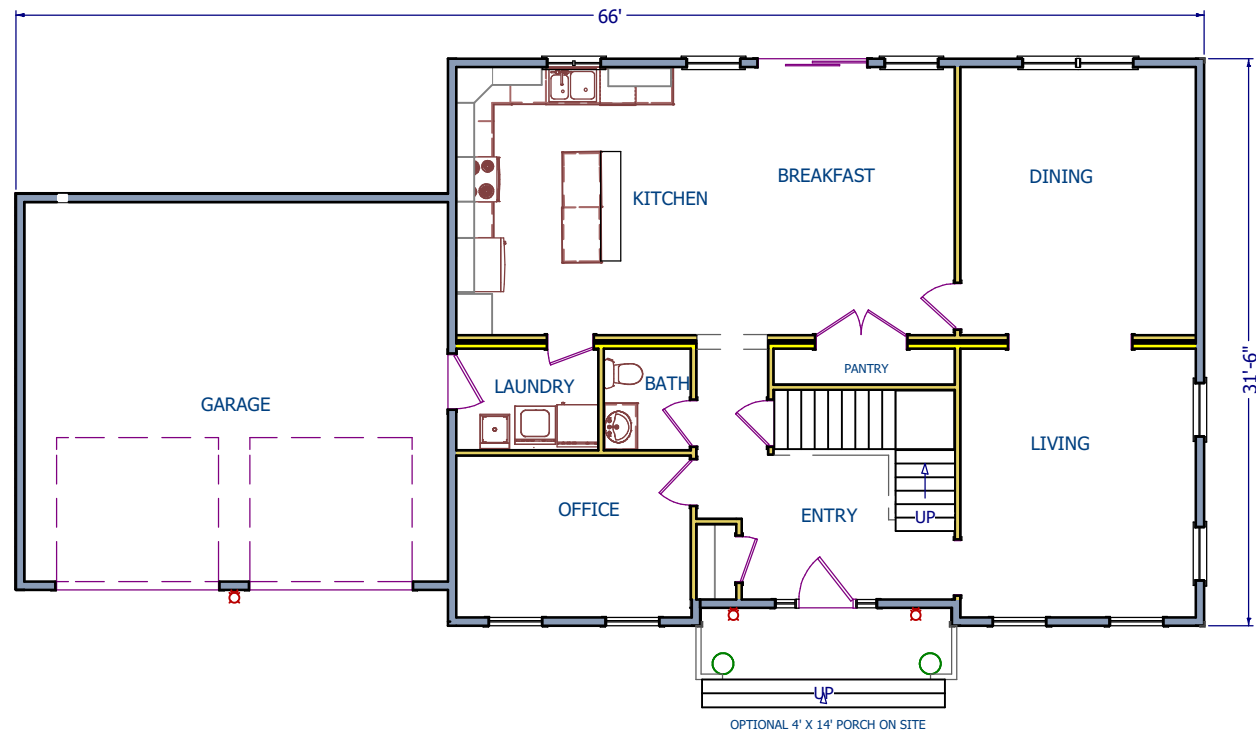

Two Car Garage  
24'-0" x 22'-10"

Shown with  
optional windows  
and porch

The Fairfield is a large two story home which features a large kitchen and breakfast area. The plan also offers a large master suite, three additional bedrooms on the second level and a two car garage.

# The Avalon Collection

Engineered homes built magnificently, promptly, affordably.

Two Story Plan

4 Bedrooms  
2.5 Baths

66'-0" x 31'-6"

1st Floor 1309 s.f.

2nd Floor 1687 s.f.

Total Living Area  
2996 s.f.